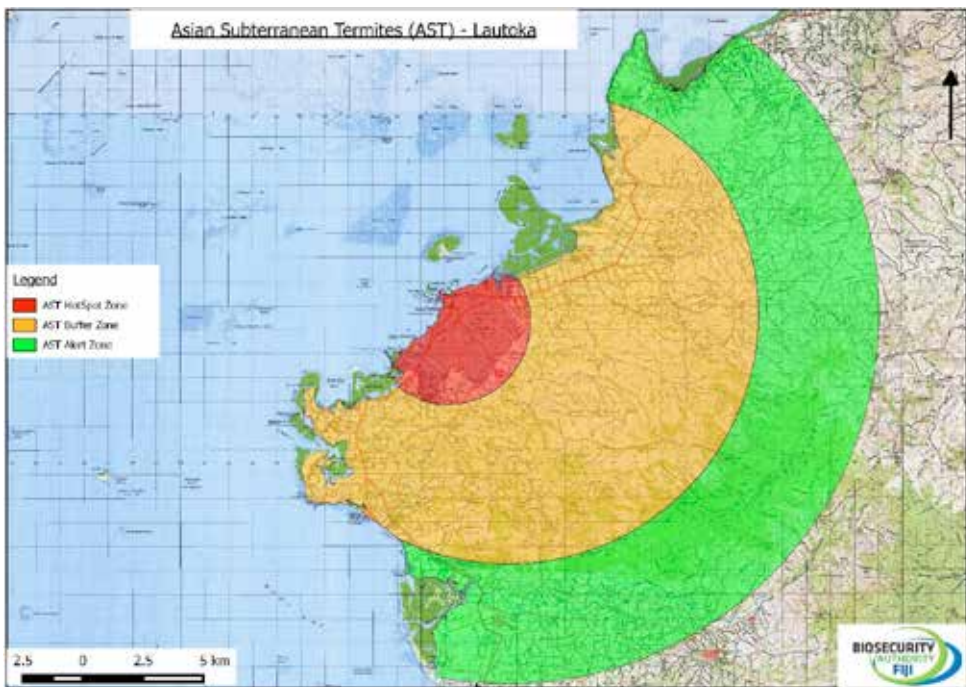

Dated this 7th day of February 2019.

A. SAYED-KHAIYUM
Attorney-General and Minister for Economy

SCHEDULE

ASIAN SUBTERRANEAN TERMITES (*Coptotermes gestroi*) INFESTED ZONES

PART 1 - INFESTED ZONES IN VITI LEVU