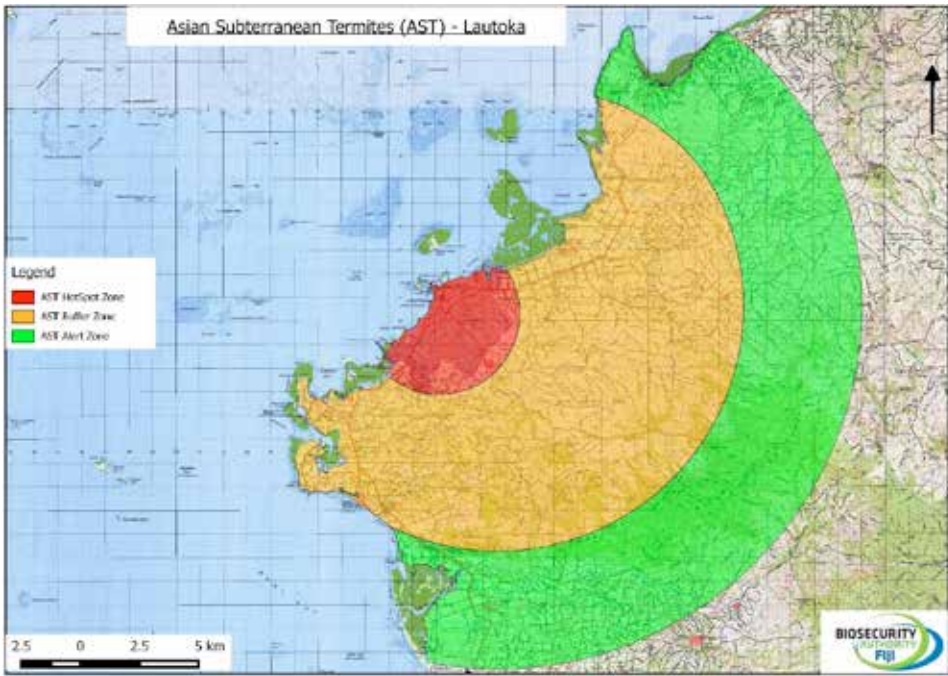

Dated this 11th day of September 2020.

A. SAYED-KHAIYUM
Attorney-General and Minister for Economy

SCHEDULE

ASIAN SUBTERRANEAN TERMITES (*Coptotermes gestroi*) INFESTED ZONES

PART 1 - INFESTED ZONES IN VITI LEVU