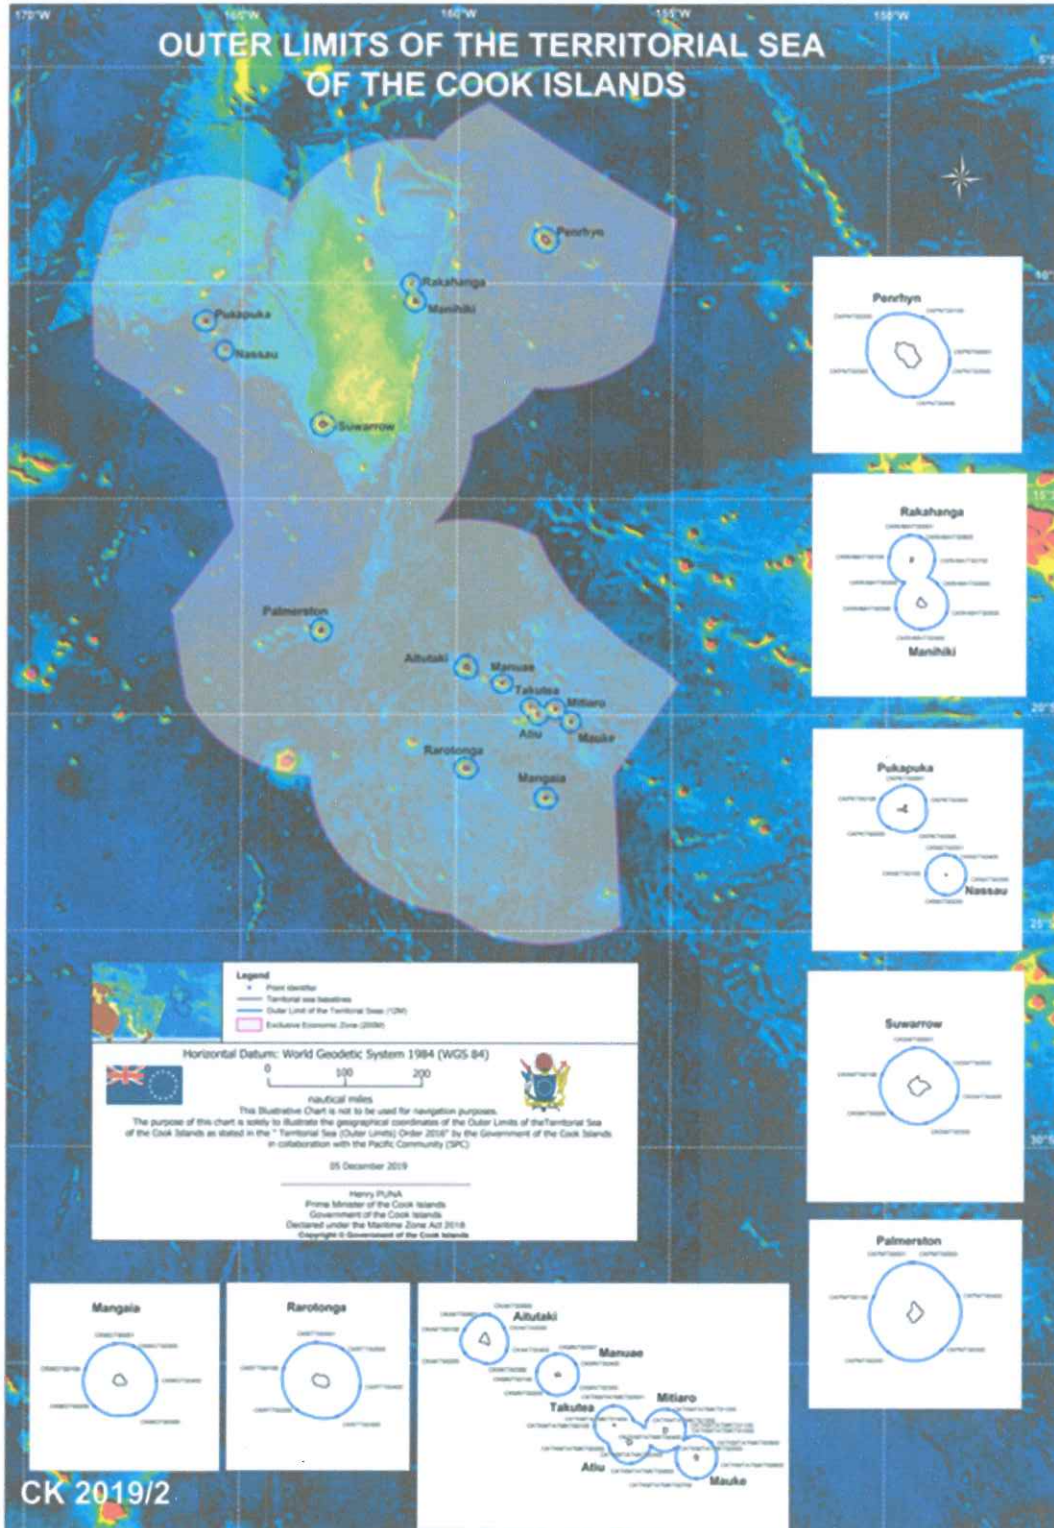

4. Then running along the geodesic to the point of commencement CKMGTS0001.

Schedule 2

Chart Illustrating the Outer Limits of the Territorial Sea of the Cook Islands

Note: This chart provides a general illustration of the lines specified in Schedule 1.